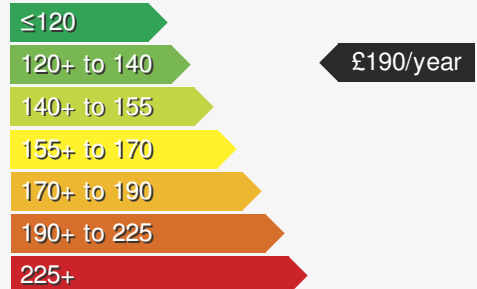

VEHICLE ROAD TAX

£190/year

Road tax for this vehicle will be **£190/year**

Every effort has been made to ensure the accuracy of the information above, however errors may occur. Do not rely entirely on this information but check with the dealership about items that may affect your decision to buy. Please disregard the mileage unless it is verified by an independent mileage search. The MPG figure above relates to a typical example of the model when new. This will vary according to the age, condition and mileage of the vehicle and should be used for comparison purposes only.