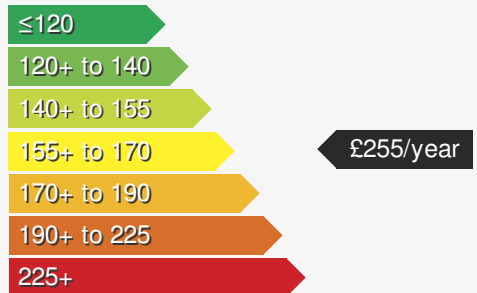

VEHICLE ROAD TAX

Road tax for this vehicle will be **£255/year**

Every effort has been made to ensure the accuracy of the information above, however errors may occur. Do not rely entirely on this information but check with the dealership about items that may affect your decision to buy. Please disregard the mileage unless it is verified by an independent mileage search. The MPG figure above relates to a typical example of the model when new. This will vary according to the age, condition and mileage of the vehicle and should be used for comparison purposes only.