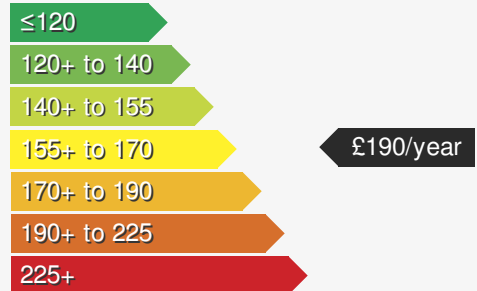

VEHICLE ROAD TAX

Road tax for this vehicle will be **£190/year**

Every effort has been made to ensure the accuracy of the information above, however errors may occur. Do not rely entirely on this information but check with the dealership about items that may affect your decision to buy. Please disregard the mileage unless it is verified by an independent mileage search. The MPG figure above relates to a typical example of the model when new. This will vary according to the age, condition and mileage of the vehicle and should be used for comparison purposes only.