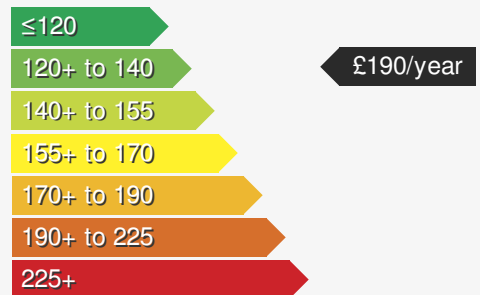

VEHICLE ROAD TAX

Road tax for this vehicle will be £190/year

Every effort has been made to ensure the accuracy of the information above, however errors may occur. Do not rely entirely on this information but check with the dealership about items that may affect your decision to buy. Please disregard the mileage unless it is verified by an independent mileage search. The MPG figure above relates to a typical example of the model when new. This will vary according to the age, condition and mileage of the vehicle and should be used for comparison purposes only.