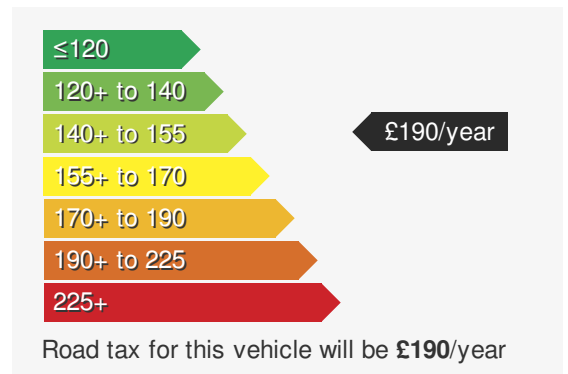

VEHICLE DETAILS

Date First Registered:	Dec 2022	Body Style:	Coupe
Registration:	OE72EWR	Colour:	Daytona Grey
Mileage:	13,921	Doors:	2
Fuel Type:	Petrol	MPG combined:	42
Transmission:	Auto /DSG	Insurance group:	31E

VEHICLE ROAD TAX

Every effort has been made to ensure the accuracy of the information above, however errors may occur. Do not rely entirely on this information but check with the dealership about items that may affect your decision to buy. Please disregard the mileage unless it is verified by an independent mileage search. The MPG figure above relates to a typical example of the model when new. This will vary according to the age, condition and mileage of the vehicle and should be used for comparison purposes only.