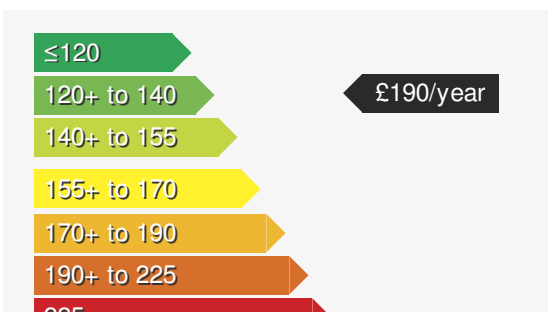

VEHICLE ROAD TAX