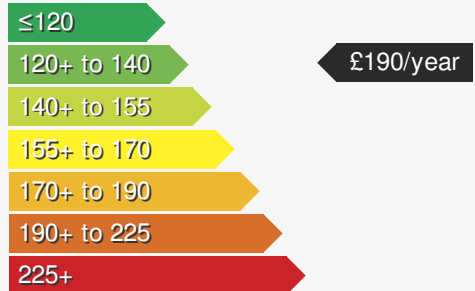

VEHICLE ROAD TAX

£190/year

Road tax for this vehicle will be **£190/year**

Every effort has been made to ensure the accuracy of the information above, however errors may occur. Do not rely entirely on this information but check with the dealership about items that may affect your decision to buy. Please disregard the mileage unless it is verified by an independent mileage search. The MPG figure above relates to a typical example of the model when new. This will vary according to the age, condition and mileage of the vehicle and should be used for comparison purposes only.