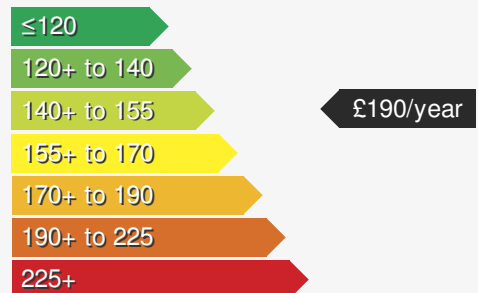

VEHICLE ROAD TAX

Road tax for this vehicle will be **£190/year**

Every effort has been made to ensure the accuracy of the information above, however errors may occur. Do not rely entirely on this information but check with the dealership about items that may affect your decision to buy. Please disregard the mileage unless it is verified by an independent mileage search. The MPG figure above relates to a typical example of the model when new. This will vary according to the age, condition and mileage of the vehicle and should be used for comparison purposes only.