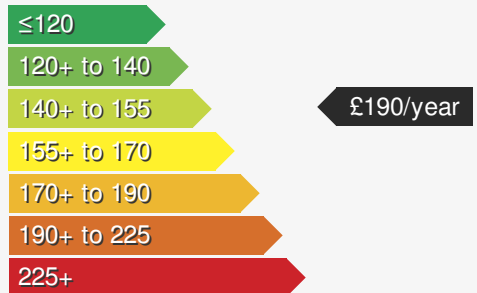

VEHICLE ROAD TAX

£190/year

Road tax for this vehicle will be £190/year

Every effort has been made to ensure the accuracy of the information above, however errors may occur. Do not rely entirely on this information but check with the dealership about items that may affect your decision to buy. Please disregard the mileage unless it is verified by an independent mileage search. The MPG figure above relates to a typical example of the model when new. This will vary according to the age, condition and mileage of the vehicle and should be used for comparison purposes only.