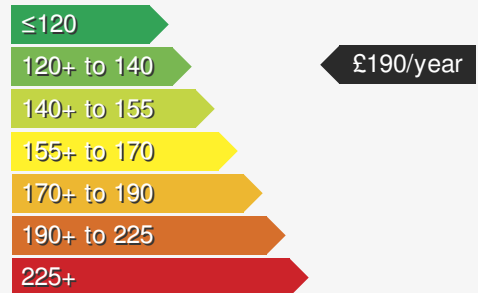

VEHICLE ROAD TAX

£190/year

Road tax for this vehicle will be **£190/year**

Every effort has been made to ensure the accuracy of the information above, however errors may occur. Do not rely entirely on this information but check with the dealership about items that may affect your decision to buy. Please disregard the mileage unless it is verified by an independent mileage search. The MPG figure above relates to a typical example of the model when new. This will vary according to the age, condition and mileage of the vehicle and should be used for comparison purposes only.