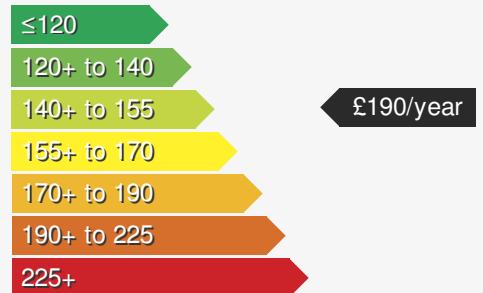

VEHICLE ROAD TAX

Road tax for this vehicle will be **£190/year**

Every effort has been made to ensure the accuracy of the information above, however errors may occur. Do not rely entirely on this information but check with the dealership about items that may affect your decision to buy. Please disregard the mileage unless it is verified by an independent mileage search. The MPG figure above relates to a typical example of the model when new. This will vary according to the age, condition and mileage of the vehicle and should be used for comparison purposes only.