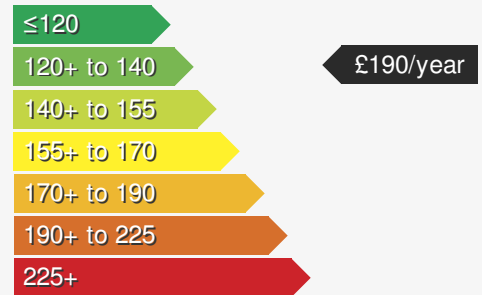

MORE INFORMATION

For more information scan this code into your mobile phone

VEHICLE ROAD TAX

Road tax for this vehicle will be £190/year

Every effort has been made to ensure the accuracy of the information above, however errors may occur. Do not rely entirely on this information but check with the dealership about items that may affect your decision to buy. Please disregard the mileage unless it is verified by an independent mileage search. The MPG figure above relates to a typical example of the model when new. This will vary according to the age, condition and mileage of the vehicle and should be used for comparison purposes only.