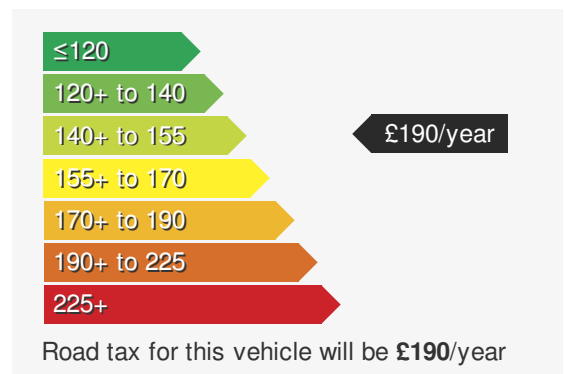

VEHICLE DETAILS

Date First Registered:	Mar 2020	Body Style:	Coupe
Registration:	TRZ7558	Colour:	Urano Grey
Mileage:	54,963	Doors:	4
Fuel Type:	Petrol		
Transmission:	Auto /DSG		

STANDARD EQUIPMENT

'Discover Pro' Navigation	Electric Folding Door Mirrors
Front and Rear Parking Sensors	Active Info. Display
Leather Multifunction Steering Wheel	Full Size Alloy Spare Wheel
Adaptive Cruise Control	18" 'Muscat Black' Alloy Wheels
'Nappa' Leather with Heated Front Seats	2 Zone Climate Control

VEHICLE ROAD TAX

Every effort has been made to ensure the accuracy of the information above, however errors may occur. Do not rely entirely on this information but check with the dealership about items that may affect your decision to buy. Please disregard the mileage unless it is verified by an independent mileage search. The MPG figure above relates to a typical example of the model when new. This will vary according to the age, condition and mileage of the vehicle and should be used for comparison purposes only.