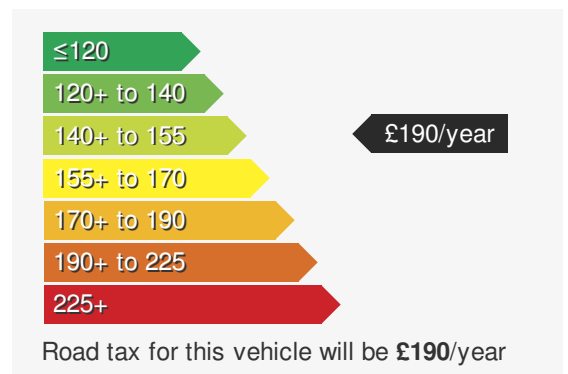

VEHICLE DETAILS

Date First Registered:	Mar 2020	Body Style:	Coupe
Registration:	TRZ7558	Colour:	Urano Grey
Mileage:	54,963	Doors:	4
Fuel Type:	Petrol		
Transmission:	Auto /DSG		

STANDARD EQUIPMENT

'Discover Pro' Navigation	Electric Folding Door Mirrors
Front and Rear Parking Sensors	Active Info. Display
Leather Multifunction Steering Wheel	Full Size Alloy Spare Wheel
Adaptive Cruise Control	18" 'Muscat Black' Alloy Wheels
'Nappa' Leather with Heated Front Seats	2 Zone Climate Control

For more information scan this code into your mobile phone

VEHICLE ROAD TAX

Every effort has been made to ensure the accuracy of the information above, however errors may occur. Do not rely entirely on this information but check with the dealership about items that may affect your decision to buy. Please disregard the mileage unless it is verified by an independent mileage search. The MPG figure above relates to a typical example of the model when new. This will vary according to the age, condition and mileage of the vehicle and should be used for comparison purposes only.