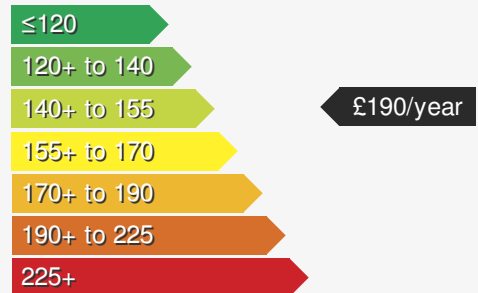

VEHICLE ROAD TAX

Road tax for this vehicle will be £190/year

Every effort has been made to ensure the accuracy of the information above, however errors may occur. Do not rely entirely on this information but check with the dealership about items that may affect your decision to buy. Please disregard the mileage unless it is verified by an independent mileage search. The MPG figure above relates to a typical example of the model when new. This will vary according to the age, condition and mileage of the vehicle and should be used for comparison purposes only.