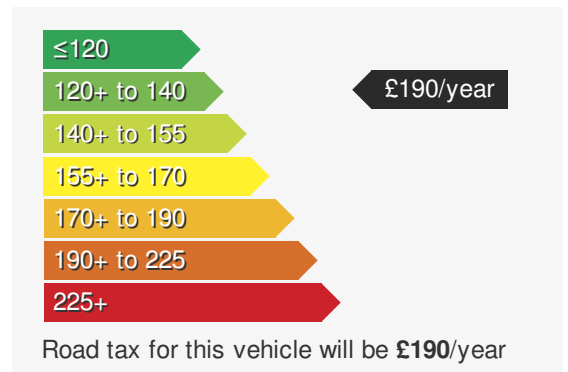

VEHICLE DETAILS

Date First Registered:	Jun 2025	Body Style:	Hatchback
Registration:	GL25VMU	Colour:	Oyster Silver
Mileage:	14,837	Doors:	5
Fuel Type:	Petrol	MPG combined:	50
Transmission:	Manual	Insurance group:	22E

VEHICLE ROAD TAX

Every effort has been made to ensure the accuracy of the information above, however errors may occur. Do not rely entirely on this information but check with the dealership about items that may affect your decision to buy. Please disregard the mileage unless it is verified by an independent mileage search. The MPG figure above relates to a typical example of the model when new. This will vary according to the age, condition and mileage of the vehicle and should be used for comparison purposes only.