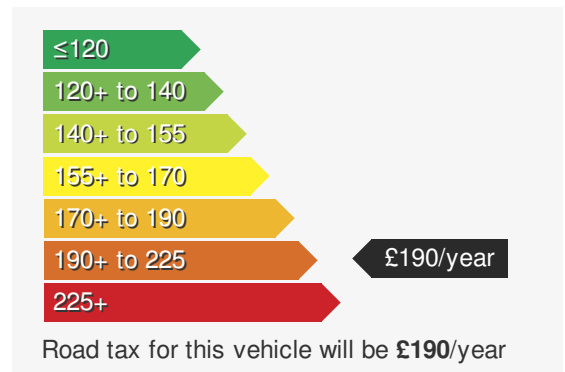

VEHICLE DETAILS

Date First Registered:	Sep 2020	Body Style:	Convertible
Registration:	VGZ2273	Colour:	Selenite Grey
Mileage:	30,932	Doors:	2
Fuel Type:	Diesel		
Transmission:	Auto /DSG		

STANDARD EQUIPMENT

For more information scan this code into your mobile phone

VEHICLE ROAD TAX

Every effort has been made to ensure the accuracy of the information above, however errors may occur. Do not rely entirely on this information but check with the dealership about items that may affect your decision to buy. Please disregard the mileage unless it is verified by an independent mileage search. The MPG figure above relates to a typical example of the model when new. This will vary according to the age, condition and mileage of the vehicle and should be used for comparison purposes only.