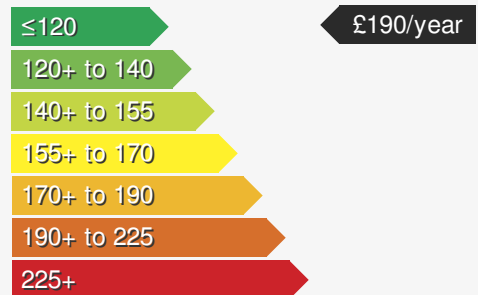

VEHICLE ROAD TAX

Road tax for this vehicle will be **£190/year**

Every effort has been made to ensure the accuracy of the information above, however errors may occur. Do not rely entirely on this information but check with the dealership about items that may affect your decision to buy. Please disregard the mileage unless it is verified by an independent mileage search. The MPG figure above relates to a typical example of the model when new. This will vary according to the age, condition and mileage of the vehicle and should be used for comparison purposes only.