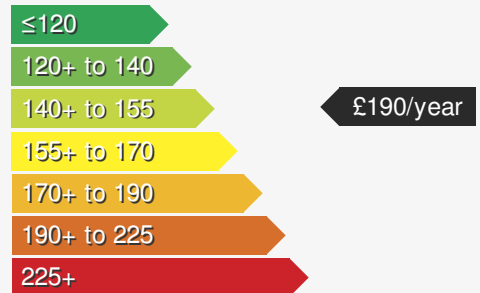

VEHICLE ROAD TAX

Road tax for this vehicle will be **£190/year**

Every effort has been made to ensure the accuracy of the information above, however errors may occur. Do not rely entirely on this information but check with the dealership about items that may affect your decision to buy. Please disregard the mileage unless it is verified by an independent mileage search. The MPG figure above relates to a typical example of the model when new. This will vary according to the age, condition and mileage of the vehicle and should be used for comparison purposes only.