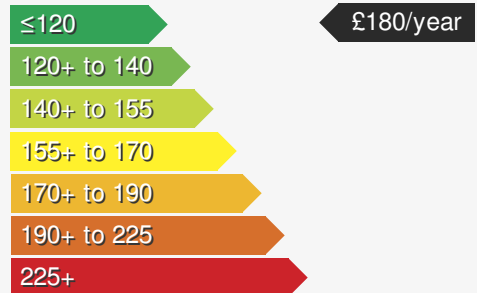

VEHICLE ROAD TAX

Road tax for this vehicle will be **£180/year**

Every effort has been made to ensure the accuracy of the information above, however errors may occur. Do not rely entirely on this information but check with the dealership about items that may affect your decision to buy. Please disregard the mileage unless it is verified by an independent mileage search. The MPG figure above relates to a typical example of the model when new. This will vary according to the age, condition and mileage of the vehicle and should be used for comparison purposes only.