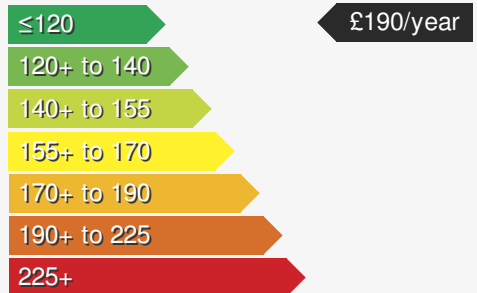

VEHICLE ROAD TAX

Road tax for this vehicle will be **£190/year**

Every effort has been made to ensure the accuracy of the information above, however errors may occur. Do not rely entirely on this information but check with the dealership about items that may affect your decision to buy. Please disregard the mileage unless it is verified by an independent mileage search. The MPG figure above relates to a typical example of the model when new. This will vary according to the age, condition and mileage of the vehicle and should be used for comparison purposes only.