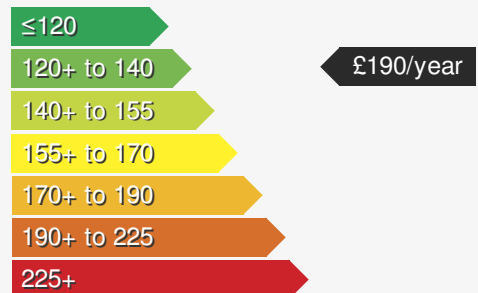

VEHICLE ROAD TAX

£190/year

Road tax for this vehicle will be **£190/year**

Every effort has been made to ensure the accuracy of the information above, however errors may occur. Do not rely entirely on this information but check with the dealership about items that may affect your decision to buy. Please disregard the mileage unless it is verified by an independent mileage search. The MPG figure above relates to a typical example of the model when new. This will vary according to the age, condition and mileage of the vehicle and should be used for comparison purposes only.