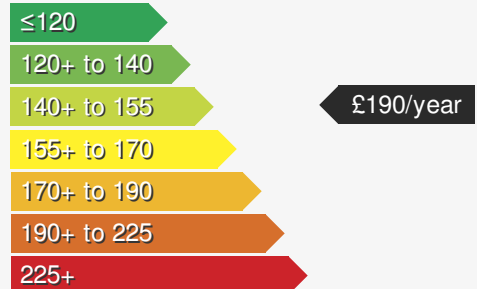

VEHICLE ROAD TAX

Road tax for this vehicle will be **£190/year**

Every effort has been made to ensure the accuracy of the information above, however errors may occur. Do not rely entirely on this information but check with the dealership about items that may affect your decision to buy. Please disregard the mileage unless it is verified by an independent mileage search. The MPG figure above relates to a typical example of the model when new. This will vary according to the age, condition and mileage of the vehicle and should be used for comparison purposes only.