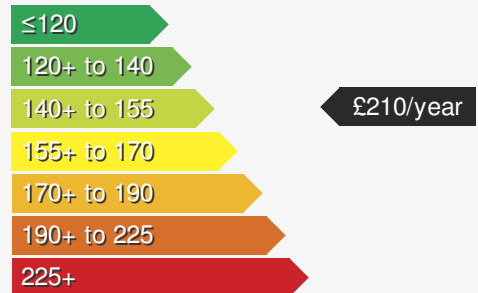

VEHICLE ROAD TAX

Road tax for this vehicle will be **£210/year**

Every effort has been made to ensure the accuracy of the information above, however errors may occur. Do not rely entirely on this information but check with the dealership about items that may affect your decision to buy. Please disregard the mileage unless it is verified by an independent mileage search. The MPG figure above relates to a typical example of the model when new. This will vary according to the age, condition and mileage of the vehicle and should be used for comparison purposes only.