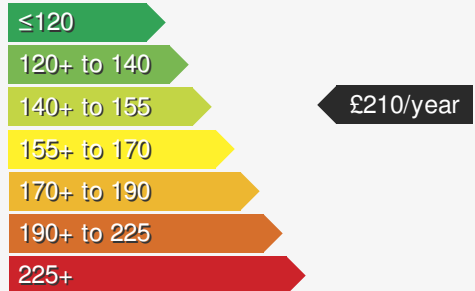

VEHICLE ROAD TAX

£210/year

Road tax for this vehicle will be £210/year

Every effort has been made to ensure the accuracy of the information above, however errors may occur. Do not rely entirely on this information but check with the dealership about items that may affect your decision to buy. Please disregard the mileage unless it is verified by an independent mileage search. The MPG figure above relates to a typical example of the model when new. This will vary according to the age, condition and mileage of the vehicle and should be used for comparison purposes only.