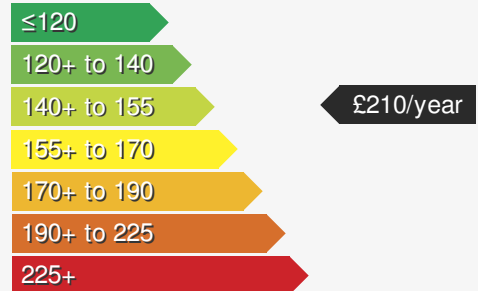

VEHICLE ROAD TAX

Road tax for this vehicle will be **£210/year**

Every effort has been made to ensure the accuracy of the information above, however errors may occur. Do not rely entirely on this information but check with the dealership about items that may affect your decision to buy. Please disregard the mileage unless it is verified by an independent mileage search. The MPG figure above relates to a typical example of the model when new. This will vary according to the age, condition and mileage of the vehicle and should be used for comparison purposes only.