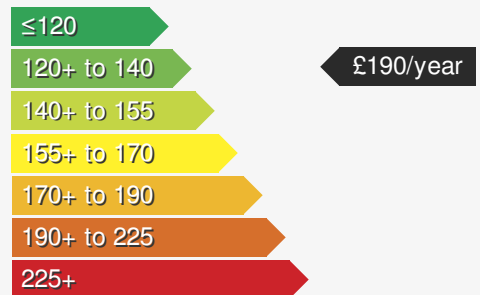

VEHICLE ROAD TAX

£190/year

Road tax for this vehicle will be **£190/year**

Every effort has been made to ensure the accuracy of the information above, however errors may occur. Do not rely entirely on this information but check with the dealership about items that may affect your decision to buy. Please disregard the mileage unless it is verified by an independent mileage search. The MPG figure above relates to a typical example of the model when new. This will vary according to the age, condition and mileage of the vehicle and should be used for comparison purposes only.