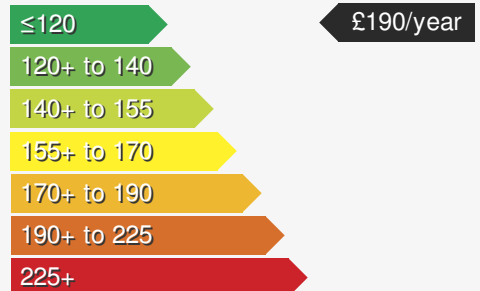

VEHICLE ROAD TAX

Road tax for this vehicle will be **£190/year**

Every effort has been made to ensure the accuracy of the information above, however errors may occur. Do not rely entirely on this information but check with the dealership about items that may affect your decision to buy. Please disregard the mileage unless it is verified by an independent mileage search. The MPG figure above relates to a typical example of the model when new. This will vary according to the age, condition and mileage of the vehicle and should be used for comparison purposes only.