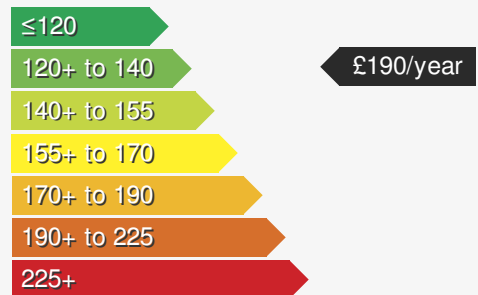

VEHICLE ROAD TAX

Road tax for this vehicle will be **£190/year**

Every effort has been made to ensure the accuracy of the information above, however errors may occur. Do not rely entirely on this information but check with the dealership about items that may affect your decision to buy. Please disregard the mileage unless it is verified by an independent mileage search. The MPG figure above relates to a typical example of the model when new. This will vary according to the age, condition and mileage of the vehicle and should be used for comparison purposes only.