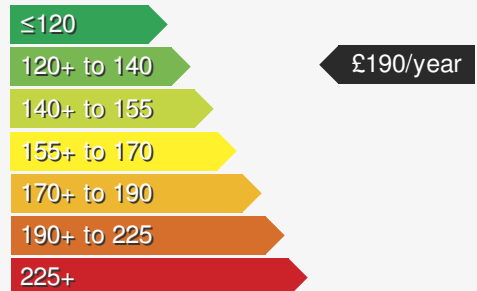

VEHICLE ROAD TAX

£190/year

Road tax for this vehicle will be **£190/year**

Every effort has been made to ensure the accuracy of the information above, however errors may occur. Do not rely entirely on this information but check with the dealership about items that may affect your decision to buy. Please disregard the mileage unless it is verified by an independent mileage search. The MPG figure above relates to a typical example of the model when new. This will vary according to the age, condition and mileage of the vehicle and should be used for comparison purposes only.