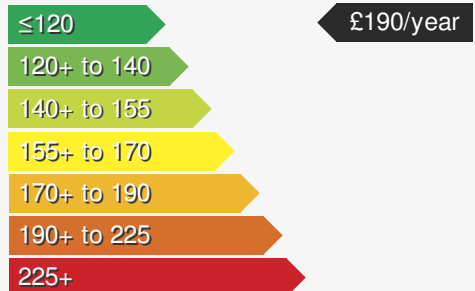

VEHICLE ROAD TAX

Road tax for this vehicle will be **£190/year**

Every effort has been made to ensure the accuracy of the information above, however errors may occur. Do not rely entirely on this information but check with the dealership about items that may affect your decision to buy. Please disregard the mileage unless it is verified by an independent mileage search. The MPG figure above relates to a typical example of the model when new. This will vary according to the age, condition and mileage of the vehicle and should be used for comparison purposes only.