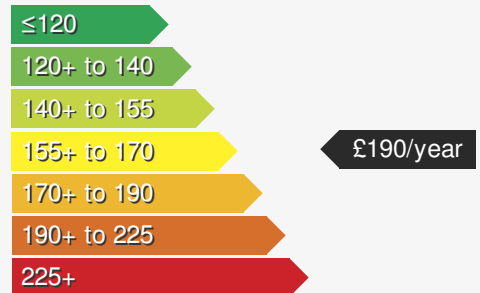

VEHICLE ROAD TAX

Road tax for this vehicle will be **£190/year**

Every effort has been made to ensure the accuracy of the information above, however errors may occur. Do not rely entirely on this information but check with the dealership about items that may affect your decision to buy. Please disregard the mileage unless it is verified by an independent mileage search. The MPG figure above relates to a typical example of the model when new. This will vary according to the age, condition and mileage of the vehicle and should be used for comparison purposes only.