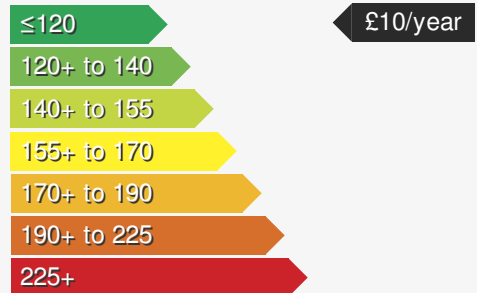

VEHICLE ROAD TAX

Road tax for this vehicle will be **£10/year**

Every effort has been made to ensure the accuracy of the information above, however errors may occur. Do not rely entirely on this information but check with the dealership about items that may affect your decision to buy. Please disregard the mileage unless it is verified by an independent mileage search. The MPG figure above relates to a typical example of the model when new. This will vary according to the age, condition and mileage of the vehicle and should be used for comparison purposes only.