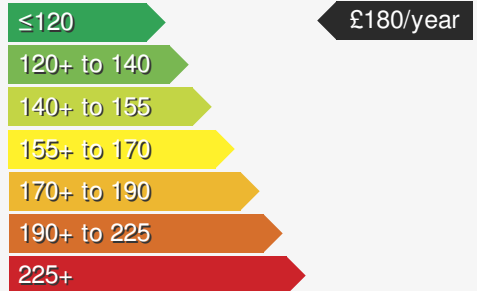

VEHICLE ROAD TAX

Road tax for this vehicle will be **£180/year**

Every effort has been made to ensure the accuracy of the information above, however errors may occur. Do not rely entirely on this information but check with the dealership about items that may affect your decision to buy. Please disregard the mileage unless it is verified by an independent mileage search. The MPG figure above relates to a typical example of the model when new. This will vary according to the age, condition and mileage of the vehicle and should be used for comparison purposes only.