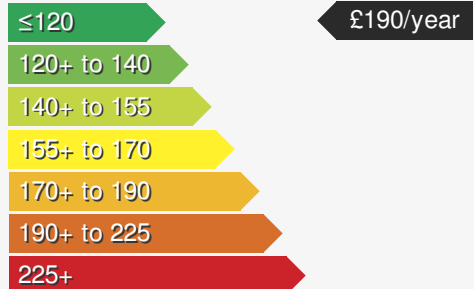

VEHICLE ROAD TAX

Road tax for this vehicle will be **£190/year**

Every effort has been made to ensure the accuracy of the information above, however errors may occur. Do not rely entirely on this information but check with the dealership about items that may affect your decision to buy. Please disregard the mileage unless it is verified by an independent mileage search. The MPG figure above relates to a typical example of the model when new. This will vary according to the age, condition and mileage of the vehicle and should be used for comparison purposes only.