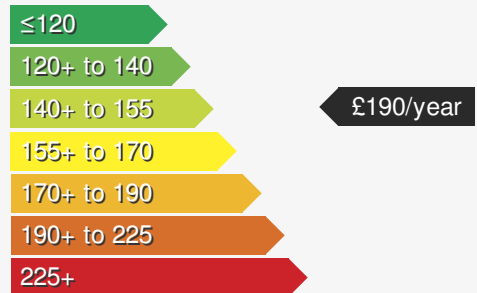

VEHICLE ROAD TAX

Road tax for this vehicle will be **£190/year**

Every effort has been made to ensure the accuracy of the information above, however errors may occur. Do not rely entirely on this information but check with the dealership about items that may affect your decision to buy. Please disregard the mileage unless it is verified by an independent mileage search. The MPG figure above relates to a typical example of the model when new. This will vary according to the age, condition and mileage of the vehicle and should be used for comparison purposes only.