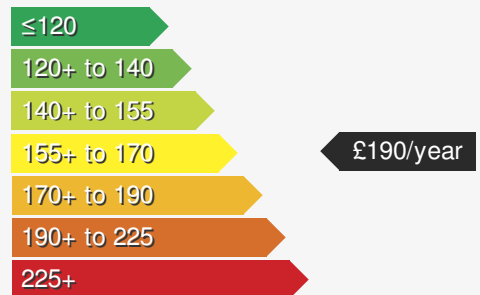

VEHICLE ROAD TAX

Road tax for this vehicle will be £190/year

Every effort has been made to ensure the accuracy of the information above, however errors may occur. Do not rely entirely on this information but check with the dealership about items that may affect your decision to buy. Please disregard the mileage unless it is verified by an independent mileage search. The MPG figure above relates to a typical example of the model when new. This will vary according to the age, condition and mileage of the vehicle and should be used for comparison purposes only.