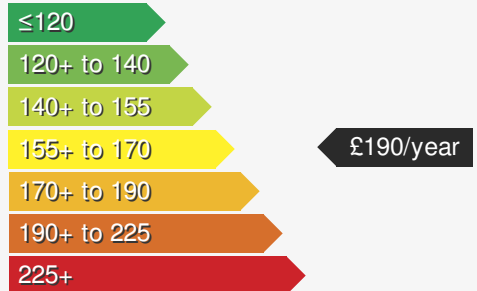

VEHICLE ROAD TAX

Road tax for this vehicle will be **£190/year**

Every effort has been made to ensure the accuracy of the information above, however errors may occur. Do not rely entirely on this information but check with the dealership about items that may affect your decision to buy. Please disregard the mileage unless it is verified by an independent mileage search. The MPG figure above relates to a typical example of the model when new. This will vary according to the age, condition and mileage of the vehicle and should be used for comparison purposes only.