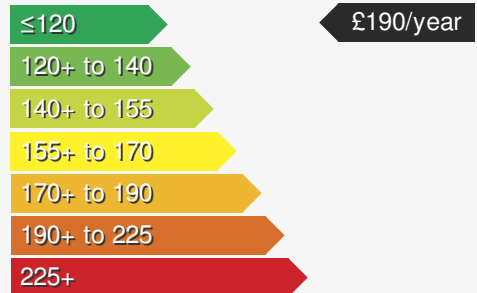

VEHICLE ROAD TAX

Road tax for this vehicle will be **£190/year**

Every effort has been made to ensure the accuracy of the information above, however errors may occur. Do not rely entirely on this information but check with the dealership about items that may affect your decision to buy. Please disregard the mileage unless it is verified by an independent mileage search. The MPG figure above relates to a typical example of the model when new. This will vary according to the age, condition and mileage of the vehicle and should be used for comparison purposes only.