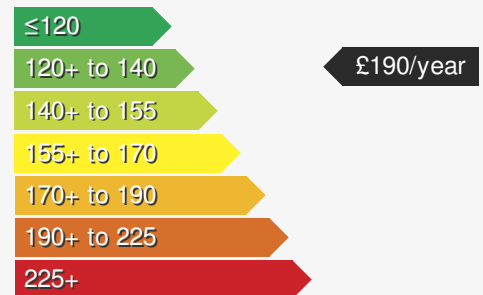

VEHICLE ROAD TAX

Road tax for this vehicle will be **£190/year**

Every effort has been made to ensure the accuracy of the information above, however errors may occur. Do not rely entirely on this information but check with the dealership about items that may affect your decision to buy. Please disregard the mileage unless it is verified by an independent mileage search. The MPG figure above relates to a typical example of the model when new. This will vary according to the age, condition and mileage of the vehicle and should be used for comparison purposes only.