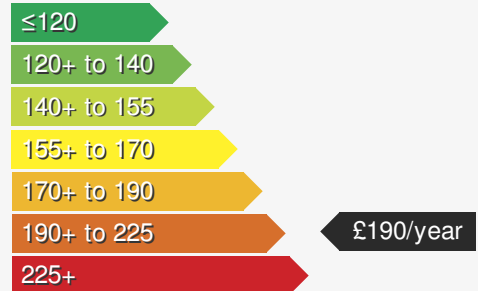

**SOLD**

VEHICLE DETAILS

Date First Registered:	Feb 2023	Body Style:	Estate
Registration:	KMZ1445	Colour:	White
Mileage:	38,250	Doors:	5
Fuel Type:	Diesel	MPG combined:	33
Transmission:	Auto /DSG	Insurance group:	43E

VEHICLE ROAD TAX

Road tax for this vehicle will be **£190/year**

Every effort has been made to ensure the accuracy of the information above, however errors may occur. Do not rely entirely on this information but check with the dealership about items that may affect your decision to buy. Please disregard the mileage unless it is verified by an independent mileage search. The MPG figure above relates to a typical example of the model when new. This will vary according to the age, condition and mileage of the vehicle and should be used for comparison purposes only.