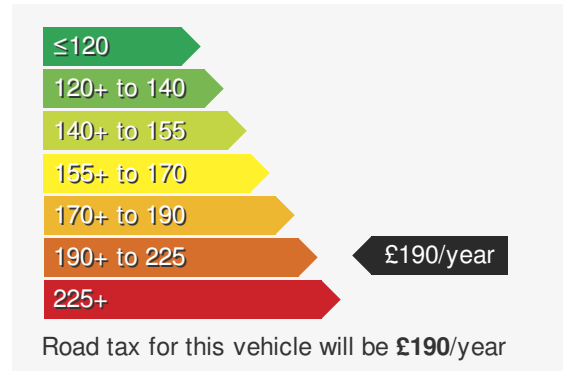

VEHICLE ROAD TAX

MORE INFORMATION

For more information scan this code into your mobile phone

Every effort has been made to ensure the accuracy of the information above, however errors may occur. Do not rely entirely on this information but check with the dealership about items that may affect your decision to buy. Please disregard the mileage unless it is verified by an independent mileage search. The MPG figure above relates to a typical example of the model when new. This will vary according to the age, condition and mileage of the vehicle and should be used for comparison purposes only.