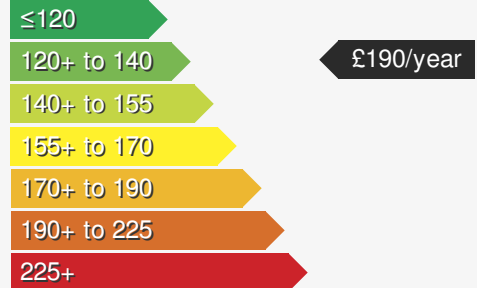

MAZDA CX-30 2.0 SPORT LUX MHEV

£17995.00

VEHICLE DETAILS

Date First Registered:	Jan 2023	Body Style:	SUV / Crossover
Registration:	WIG6541	Colour:	White
Mileage:	6,500	Doors:	5
Fuel Type:	Petrol	MPG combined:	47
Transmission:	Manual	Insurance group:	13E

VEHICLE ROAD TAX

Road tax for this vehicle will be **£190/year**

Every effort has been made to ensure the accuracy of the information above, however errors may occur. Do not rely entirely on this information but check with the dealership about items that may affect your decision to buy. Please disregard the mileage unless it is verified by an independent mileage search. The MPG figure above relates to a typical example of the model when new. This will vary according to the age, condition and mileage of the vehicle and should be used for comparison purposes only.