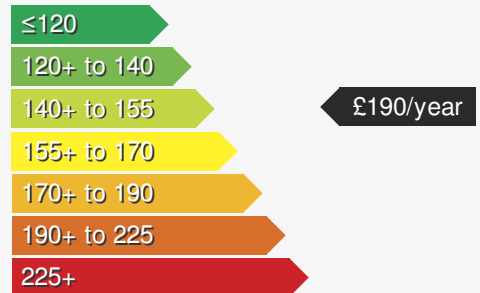

VEHICLE ROAD TAX

Road tax for this vehicle will be £190/year

Every effort has been made to ensure the accuracy of the information above, however errors may occur. Do not rely entirely on this information but check with the dealership about items that may affect your decision to buy. Please disregard the mileage unless it is verified by an independent mileage search. The MPG figure above relates to a typical example of the model when new. This will vary according to the age, condition and mileage of the vehicle and should be used for comparison purposes only.