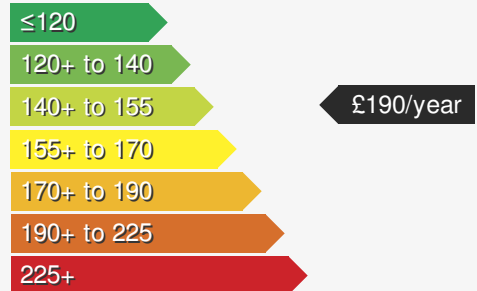

VEHICLE ROAD TAX

Road tax for this vehicle will be £190/year

Every effort has been made to ensure the accuracy of the information above, however errors may occur. Do not rely entirely on this information but check with the dealership about items that may affect your decision to buy. Please disregard the mileage unless it is verified by an independent mileage search. The MPG figure above relates to a typical example of the model when new. This will vary according to the age, condition and mileage of the vehicle and should be used for comparison purposes only.