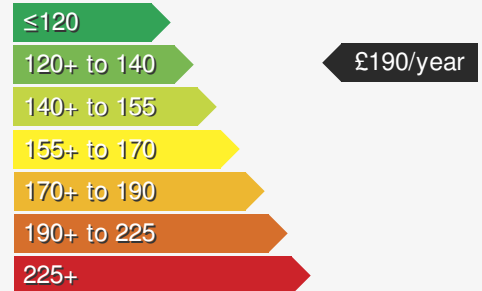

VEHICLE DETAILS

Date First Registered:	Jul 2025	Body Style:	SUV / Crossover
Registration:	MT25WRR	Colour:	Grey
Mileage:	642	Doors:	5
Fuel Type:	Petrol	MPG combined:	50
Transmission:	Manual	Insurance group:	14E

MORE INFORMATION

For more information scan this code into your mobile phone

VEHICLE ROAD TAX

Road tax for this vehicle will be £190/year

Every effort has been made to ensure the accuracy of the information above, however errors may occur. Do not rely entirely on this information but check with the dealership about items that may affect your decision to buy. Please disregard the mileage unless it is verified by an independent mileage search. The MPG figure above relates to a typical example of the model when new. This will vary according to the age, condition and mileage of the vehicle and should be used for comparison purposes only.