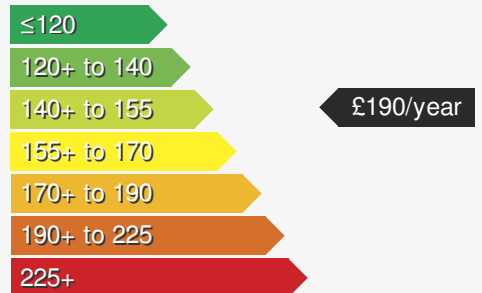

VEHICLE ROAD TAX

Road tax for this vehicle will be £190/year

Every effort has been made to ensure the accuracy of the information above, however errors may occur. Do not rely entirely on this information but check with the dealership about items that may affect your decision to buy. Please disregard the mileage unless it is verified by an independent mileage search. The MPG figure above relates to a typical example of the model when new. This will vary according to the age, condition and mileage of the vehicle and should be used for comparison purposes only.