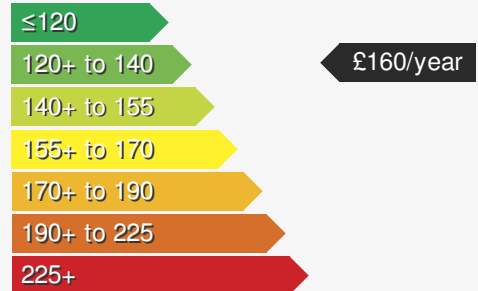

VEHICLE ROAD TAX

Road tax for this vehicle will be **£160/year**

Every effort has been made to ensure the accuracy of the information above, however errors may occur. Do not rely entirely on this information but check with the dealership about items that may affect your decision to buy. Please disregard the mileage unless it is verified by an independent mileage search. The MPG figure above relates to a typical example of the model when new. This will vary according to the age, condition and mileage of the vehicle and should be used for comparison purposes only.