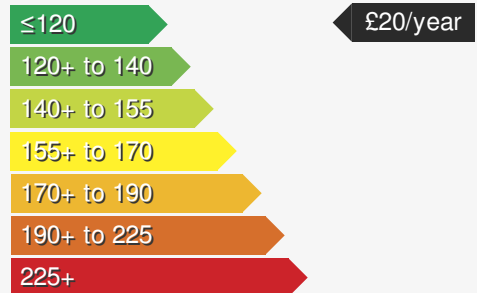

VEHICLE ROAD TAX

Road tax for this vehicle will be **£20/year**

Every effort has been made to ensure the accuracy of the information above, however errors may occur. Do not rely entirely on this information but check with the dealership about items that may affect your decision to buy. Please disregard the mileage unless it is verified by an independent mileage search. The MPG figure above relates to a typical example of the model when new. This will vary according to the age, condition and mileage of the vehicle and should be used for comparison purposes only.