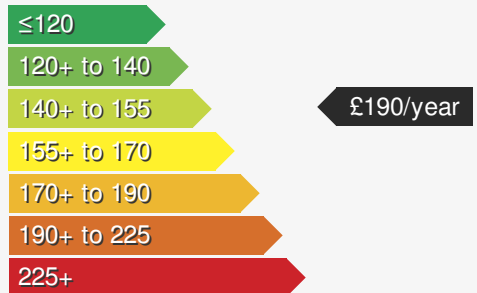

VEHICLE ROAD TAX

Road tax for this vehicle will be £190/year

Every effort has been made to ensure the accuracy of the information above, however errors may occur. Do not rely entirely on this information but check with the dealership about items that may affect your decision to buy. Please disregard the mileage unless it is verified by an independent mileage search. The MPG figure above relates to a typical example of the model when new. This will vary according to the age, condition and mileage of the vehicle and should be used for comparison purposes only.