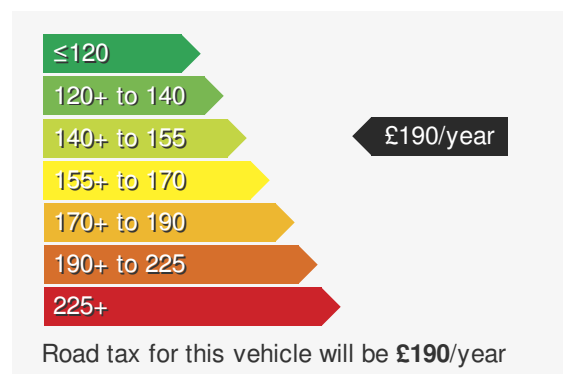

VEHICLE DETAILS

Date First Registered:	Jan 2026	Body Style:	SUV / Crossover
Registration:	YM75DPY	Colour:	Grenadilla Black
Mileage:	3,983	Doors:	5
Fuel Type:	Diesel	MPG combined:	52
Transmission:	Auto /DSG	Insurance group:	22E

STANDARD EQUIPMENT

'Discover' Navigation	Wireless Smartphone Charging
Front and Rear Parking Sensors with	Rain Sensitive Wipers/Automatic
Rear View Camera	Headlights
Leather Multifunction Steering Wheel	Active Info. Display
Adaptive Cruise Control	18" 'Napoli' Alloy Wheels
Keyless Entry with Electric Tailgate	3 Zone Climate Control

EDWIN MAY COLERAINE - NISSAN

Edwin May
1 Riverside Retail Park South
Coleraine BT51 3RT
Telephone: 02870 354 321
info.coleraine@edwinmay.co.uk

MORE INFORMATION

For more information scan this code into your mobile phone

VEHICLE ROAD TAX

Every effort has been made to ensure the accuracy of the information above, however errors may occur. Do not rely entirely on this information but check with the dealership about items that may affect your decision to buy. Please disregard the mileage unless it is verified by an independent mileage search. The MPG figure above relates to a typical example of the model when new. This will vary according to the age, condition and mileage of the vehicle and should be used for comparison purposes only.