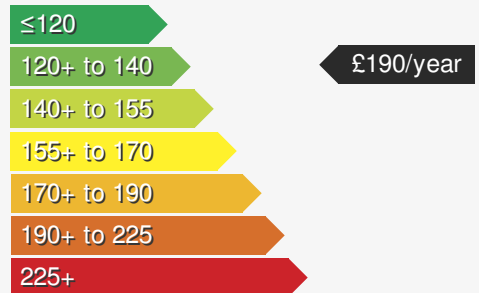

VEHICLE ROAD TAX

£190/year

Road tax for this vehicle will be **£190/year**

Every effort has been made to ensure the accuracy of the information above, however errors may occur. Do not rely entirely on this information but check with the dealership about items that may affect your decision to buy. Please disregard the mileage unless it is verified by an independent mileage search. The MPG figure above relates to a typical example of the model when new. This will vary according to the age, condition and mileage of the vehicle and should be used for comparison purposes only.