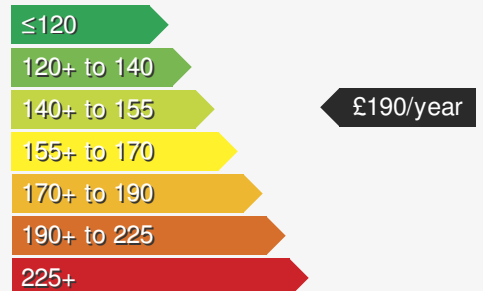

VEHICLE ROAD TAX

Road tax for this vehicle will be **£190/year**

Every effort has been made to ensure the accuracy of the information above, however errors may occur. Do not rely entirely on this information but check with the dealership about items that may affect your decision to buy. Please disregard the mileage unless it is verified by an independent mileage search. The MPG figure above relates to a typical example of the model when new. This will vary according to the age, condition and mileage of the vehicle and should be used for comparison purposes only.