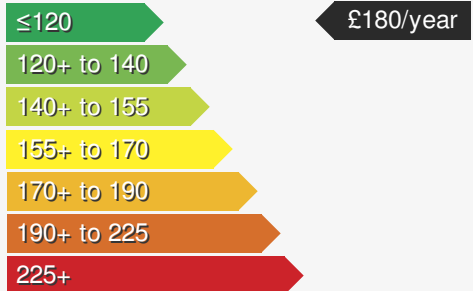

VEHICLE ROAD TAX

Road tax for this vehicle will be **£180/year**

Every effort has been made to ensure the accuracy of the information above, however errors may occur. Do not rely entirely on this information but check with the dealership about items that may affect your decision to buy. Please disregard the mileage unless it is verified by an independent mileage search. The MPG figure above relates to a typical example of the model when new. This will vary according to the age, condition and mileage of the vehicle and should be used for comparison purposes only.