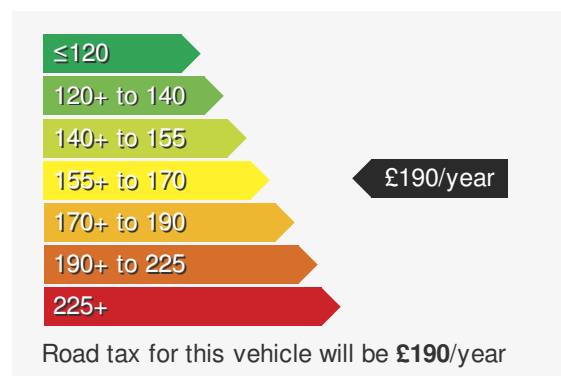

VEHICLE ROAD TAX

Every effort has been made to ensure the accuracy of the information above, however errors may occur. Do not rely entirely on this information but check with the dealership about items that may affect your decision to buy. Please disregard the mileage unless it is verified by an independent mileage search. The MPG figure above relates to a typical example of the model when new. This will vary according to the age, condition and mileage of the vehicle and should be used for comparison purposes only.