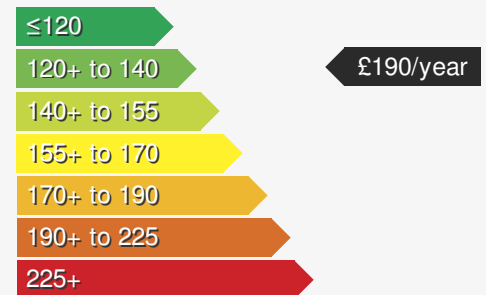

VEHICLE ROAD TAX

£190/year

Road tax for this vehicle will be **£190/year**

Every effort has been made to ensure the accuracy of the information above, however errors may occur. Do not rely entirely on this information but check with the dealership about items that may affect your decision to buy. Please disregard the mileage unless it is verified by an independent mileage search. The MPG figure above relates to a typical example of the model when new. This will vary according to the age, condition and mileage of the vehicle and should be used for comparison purposes only.